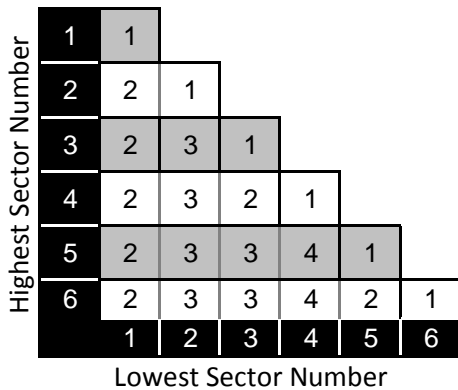

Palmerston North Zone Chart

DOWNLOAD THE PACE PALMERSTON NORTH ZONE CHART

Chart User Guide

Using the suburb listing and grid below, find the zone number you are sending from and delivering to. Use the intersection of the two zone numbers to calculate the number of zones your item will travel. Please note: use the vertical axis for the highest sector number.

Please refer to the zone rate applicable to your company.

Example 1

Pick up from: Bunnythorpe PMR (Zone 5)

Deliver to: Fitzherbert PMR (Zone 3)

The intersection of zones 5 and 3 is 3

Example calculation: 3 x zone rate = job price + GST

Example 2

Pick up from: Palmerston Nth CBD (Zone 1)

Deliver to: Fitzherbert PMR (Zone 3)

The intersection of zones 3 and 1 is 2

Example calculation: 2 x zone rate = job price + GST

1	Palmerston Nth CBD	3	Fitzherbert PMR	1	Milson PMR
1	CBD Palmerston Nth	1	Highbury PMR	6	Newbury PMR
1	Airport PMR	1	Hokowhitu PMR	1	Roslyn PMR
4	Aokautere PMR	6	Kairanga PMR	1	Terrace End PMR
1	Awapuni PMR	1	Kelvin Grove PMR	1	West End PMR
5	Bunnythorpe PMR	2	Longburn PMR	1	Westbrook PMR
1	Cloverlea PMR	3	Massey Uni PMR	5	Whakarongo PMR